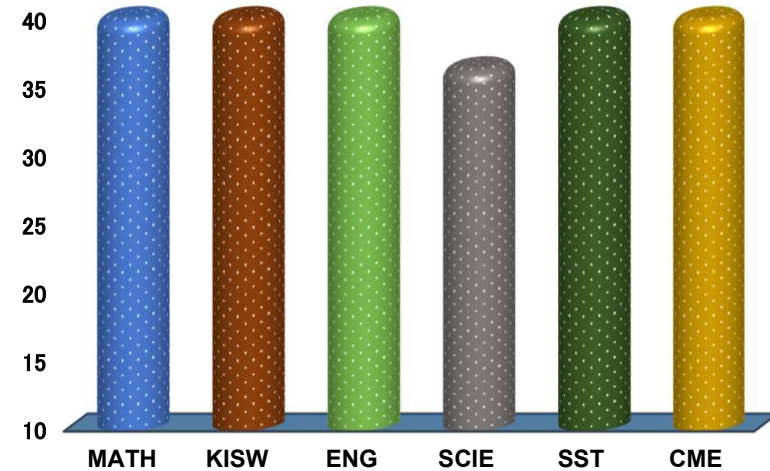

QUALITY SPRINGS

REGION: MWANZA

SCHOOL AVERAGE

42.7

DISTRICT: ILEMELA

SUBJECT AND GRADE PERFORMANCE ANALYSIS

SUBJECT RANKING

ENGLISH	45.6	91%	1
KISWAHILI	45.1	90%	2
CIVIC AND MORAL EDUCATION	43.7	87%	3
SOCIAL STUDIES	43.2	86%	4
MATHEMATICS	42.3	85%	5
SCIENCE	36.4	73%	6

SUBJECT GRADE ANALYSIS

SUBJECT/GRADE	A	B	C	D	F
MATHEMATICS	14	4	2	0	0
KISWAHILI	20	0	0	0	0
ENGLISH	18	1	1	0	0
SCIENCE	5	12	2	1	0
SOCIAL STUDIES	15	4	1	0	0
CIVIC AND MORAL	18	1	0	1	0

OVERALL GRADE ANALYSIS

Grade	Count	Total	Percentage
A	17	20	21%
B	2		2%
C	1		1%
D	0		0%
F	0		0%

CHART SUBJECT ANALYSIS

BOYS VS GIRLS PERFORMANCE

	SAT		SAT	21
	17		4	
	43%		42%	

Category	Count	Percentage
REGISTERED	21	100%
SEATED	20	95%
ABSENTEES	1	5%
PASSED	20	95%
FAILED	0	0%